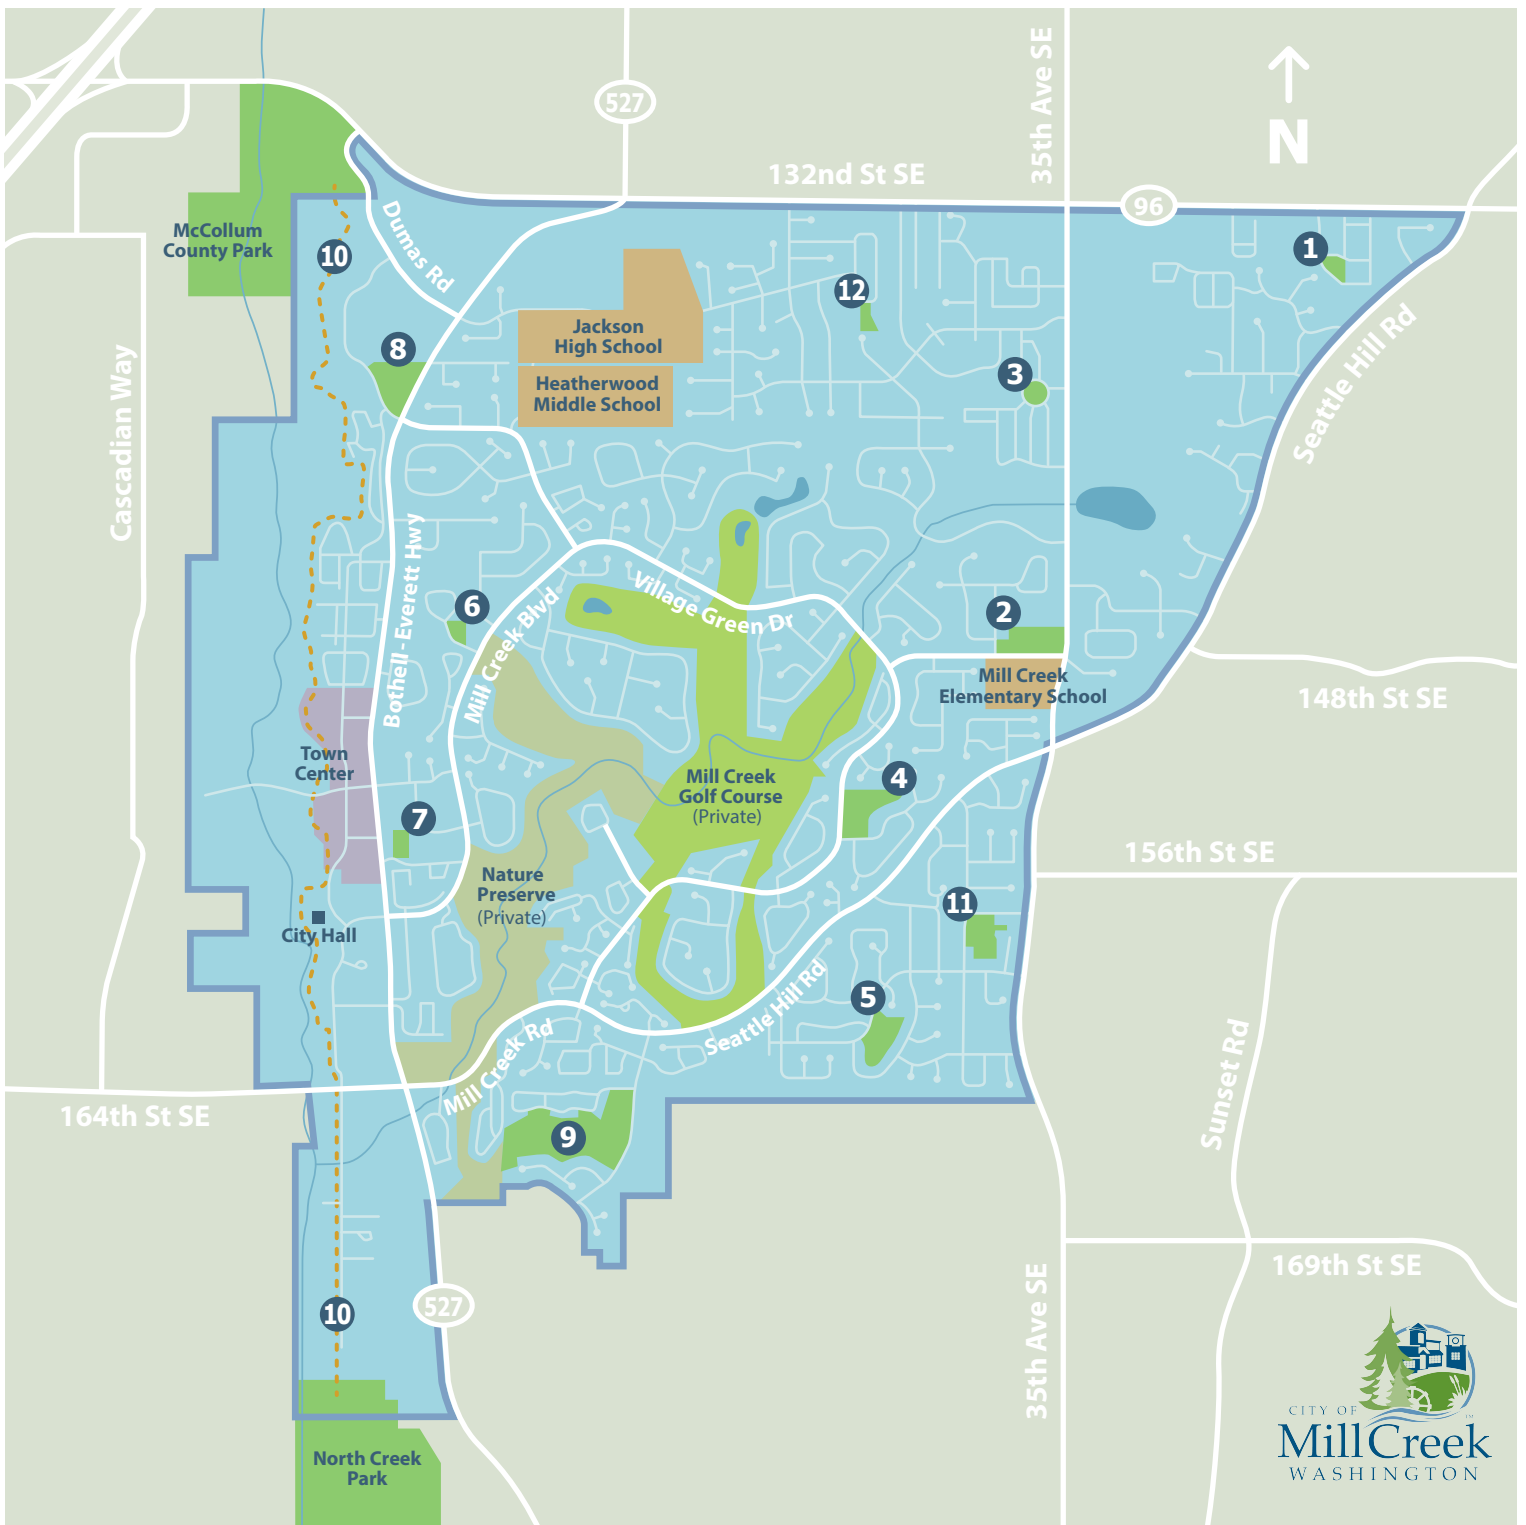

Mill Creek Parks & Trails

- | | |
|---|--|
| 1 Buffalo Park 13401 44th Ave. SE | 7 Library Park 15429 Bothell-Everett Hwy |
| 2 Cougar Park 3221 148th St. SE | 8 Mill Creek Sports Park 13903 North Creek Dr. |
| 3 Exploration Park 13901 North Pointe Circle | 9 Nickel Creek Park 1900 164th St. SE |
| 4 Heron Park 2701 155th St. SE | 10 North Creek Trail Entrances off of Main Street |
| 5 Highlands Park 16123 Highlands Blvd. SE | 11 Pine Meadow Park 15803 32nd Ave. SE |
| 6 Hillside Park 14721 12th Ave. SE | 12 Silver Crest Park 13621 28th Dr. SE |